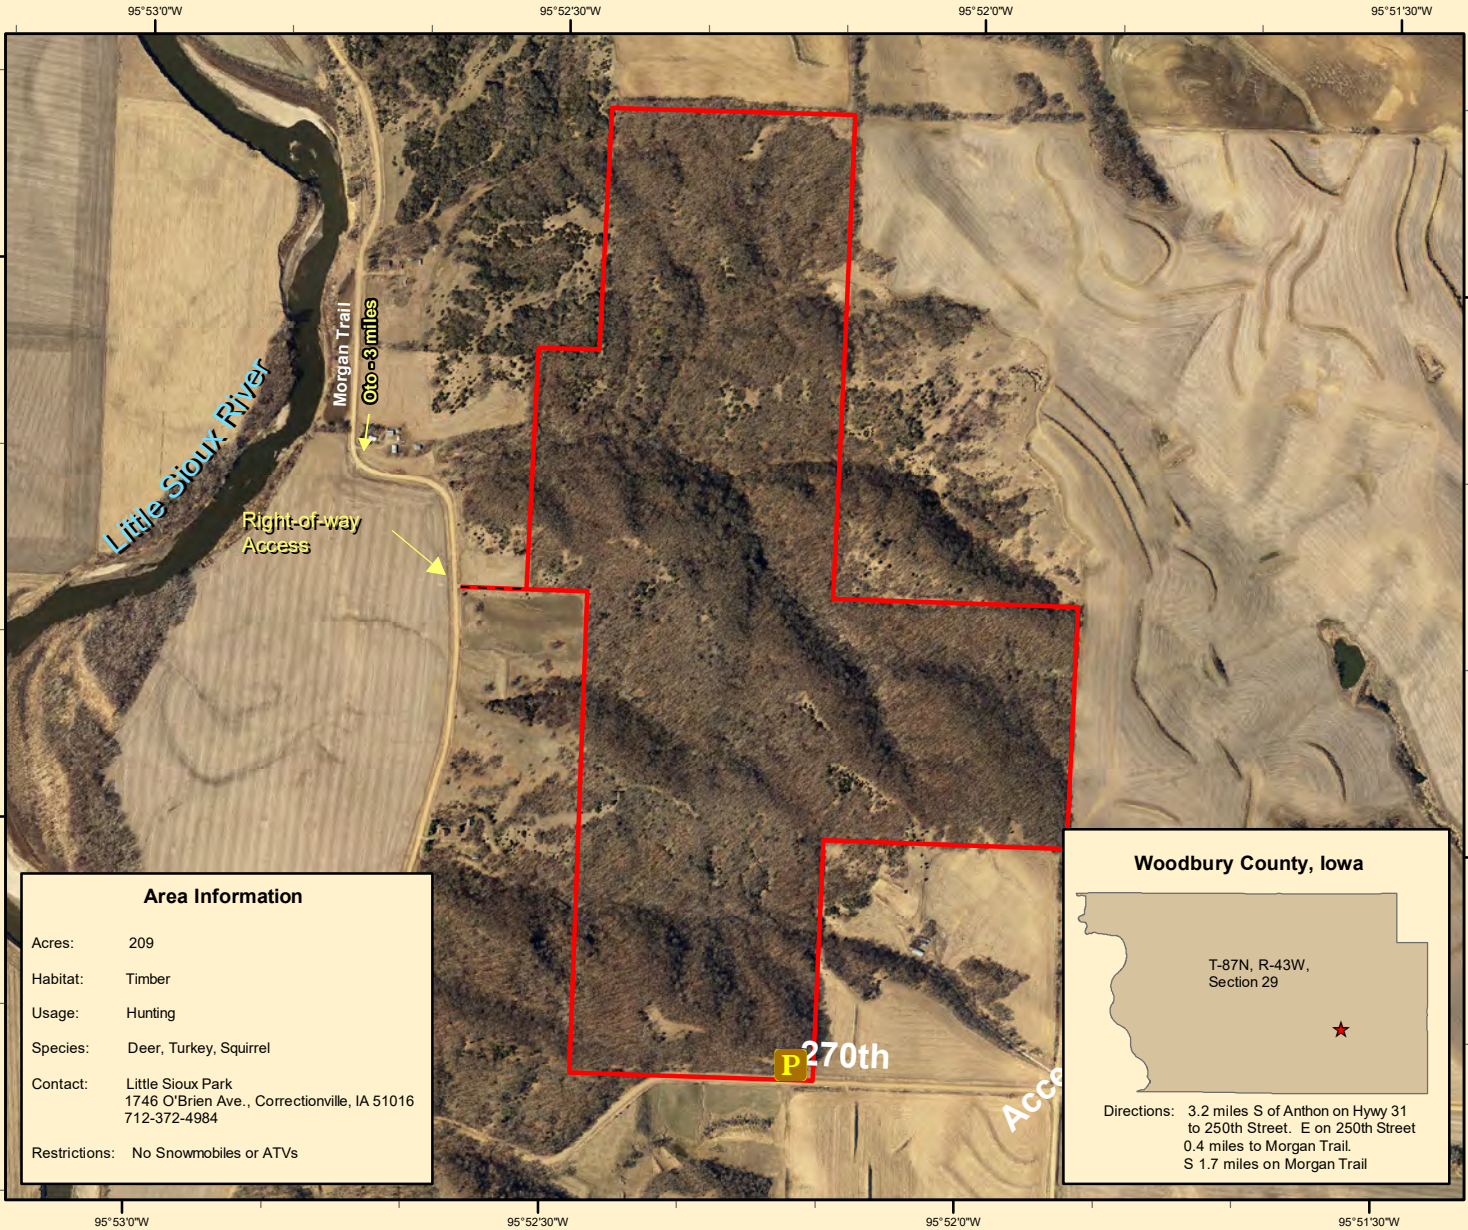

Woodbury County Conservation Dept.

4500 Sioux River Road, Sioux City, Iowa 51109
Phone: 712-258-0838
www.woodburyparks.org

Area Information	
Acres:	209
Habitat:	Timber
Usage:	Hunting
Species:	Deer, Turkey, Squirrel
Contact:	Little Sioux Park 1746 O'Brien Ave., Correctionville, IA 51016 712-372-4984
Restrictions:	No Snowmobiles or ATVs

Woodbury County, Iowa

T-87N, R-43W,
Section 29

Directions: 3.2 miles S of Anthon on Hwy 31 to 250th Street. E on 250th Street 0.4 miles to Morgan Trail. S 1.7 miles on Morgan Trail

Legend	
	Curtin Timber
	Right-of-way

Curtin Timber

Aerial Photo - Summer, 2010
Map Creation Date: 1/2011

Disclaimer: Information and boundaries depicted on this map have been carefully reviewed. However, this data is not guaranteed to be free of errors or inaccuracies as provided by Woodbury County or other providers and sources of data contained in this map. Boundary signs have been placed on our areas to ensure users do not trespass on private property.