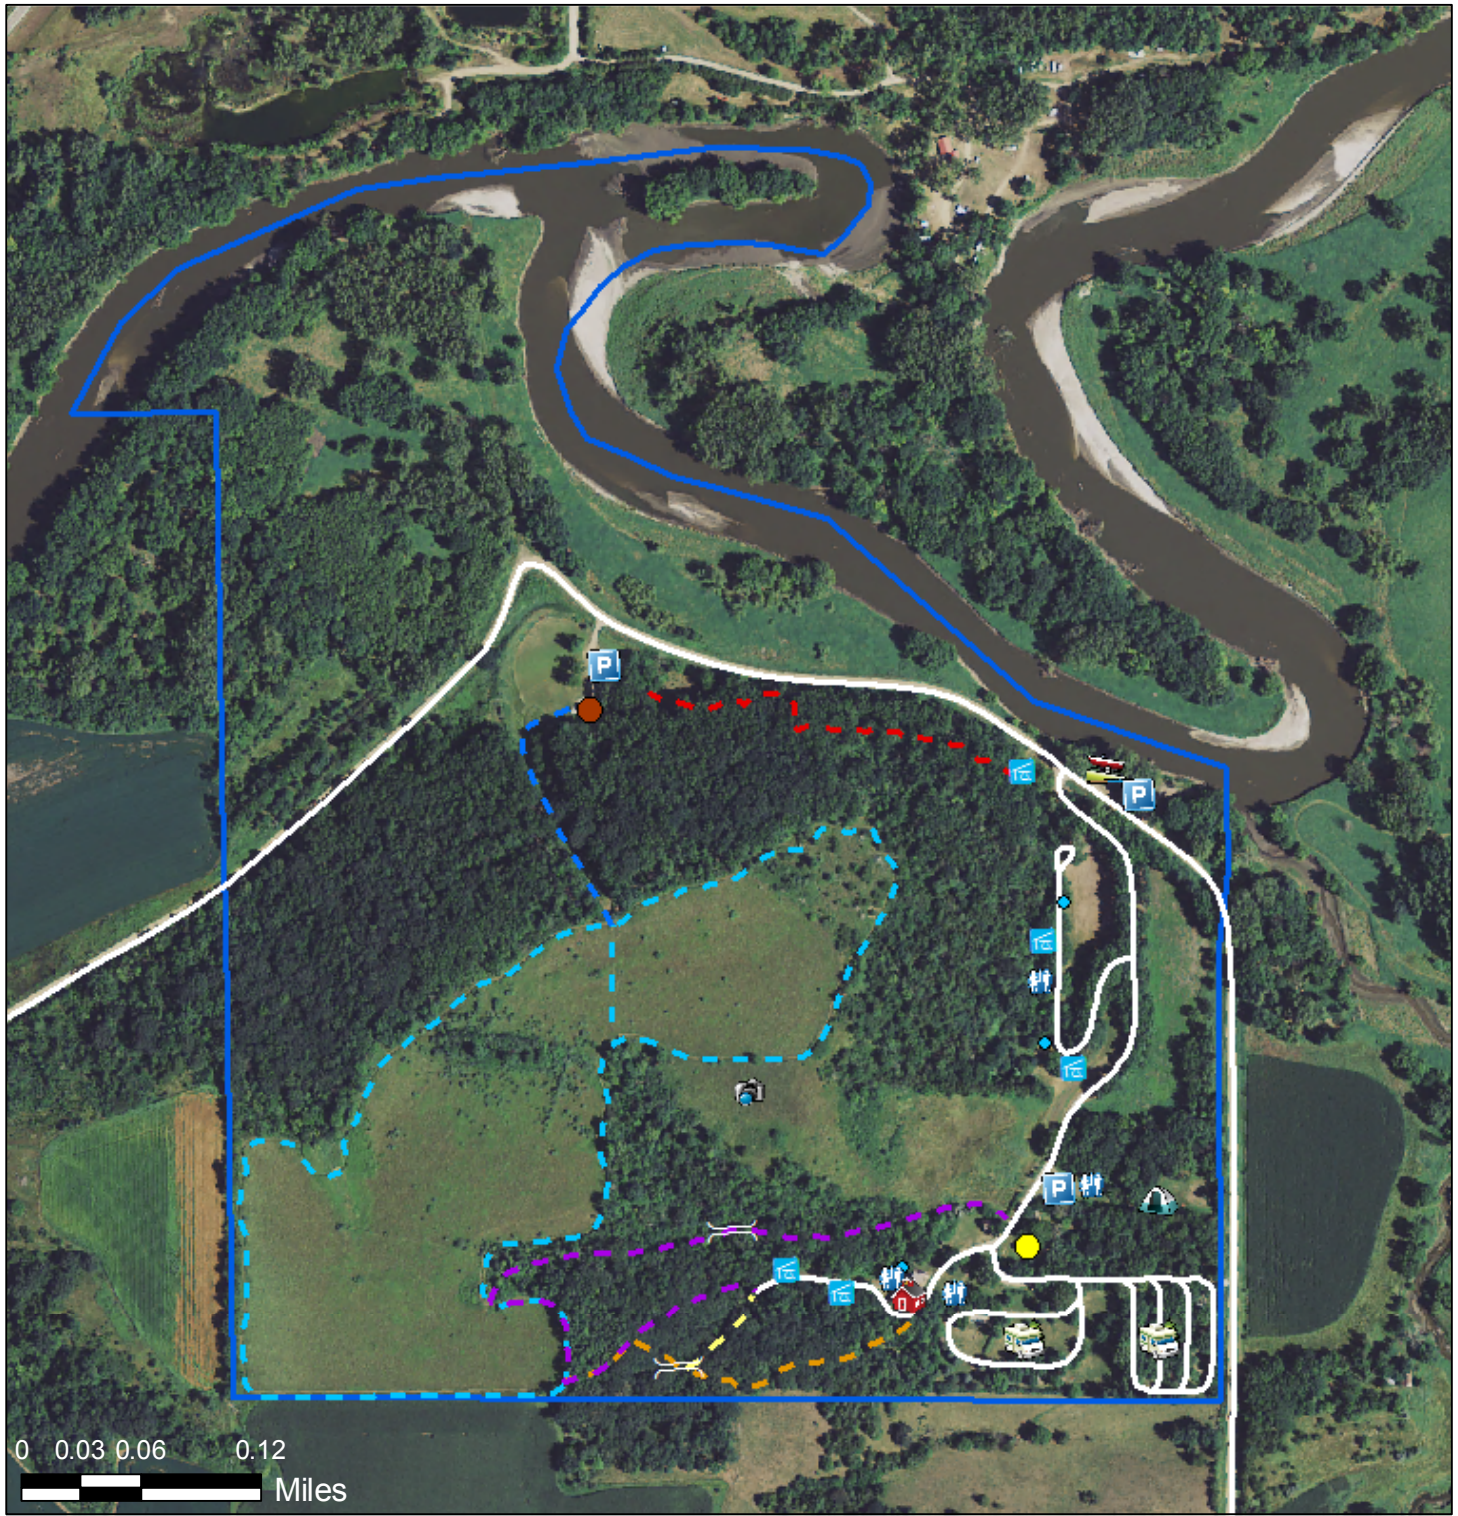

# Silver Sioux Recreation Area

## Trail Map

- |  |                      |  |                  |  |                   |  |               |
|--|----------------------|--|------------------|--|-------------------|--|---------------|
|  | Modern Campground    |  | Barn             |  | Self_Guided       |  | Park Boundary |
|  | Primitive Campground |  | Amphitheater     |  | Water Hydrant     |  |               |
|  | Parking              |  | Suspended Bridge |  | Bur Oak Trail     |  |               |
|  | Boat Ramp            |  | Picnic Shelter   |  | Little Creek Spur |  |               |
|  | Scenic Overlook      |  | Restroom         |  | North Slope Trail |  |               |
|  | Lodge                |  | Side Hill Trail  |  | Tallgrass Loop    |  |               |

2.3 Miles of Foot Trails

VISIT US ONLINE AT  
[www.cherokeecountyparks.com](http://www.cherokeecountyparks.com)

Map Revised Aug 2013