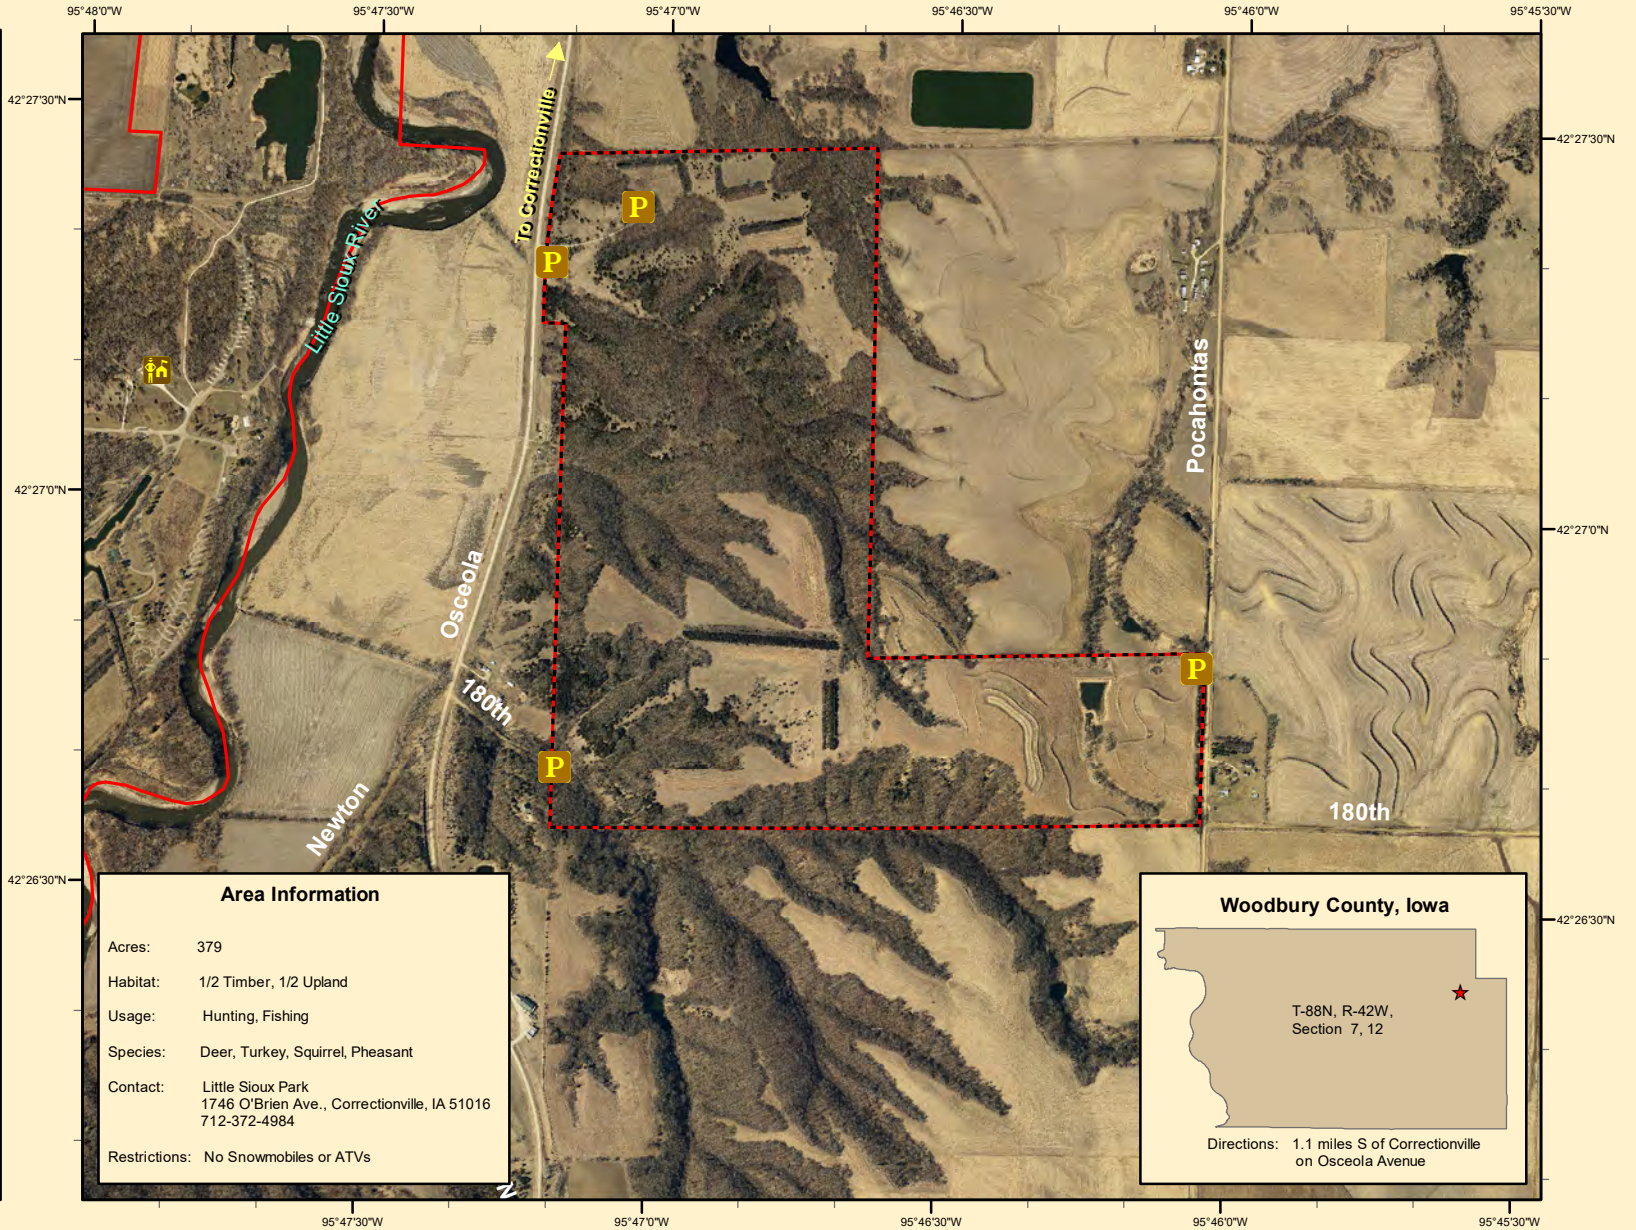

# Woodbury County Conservation Dept.

4500 Sioux River Road, Sioux City, Iowa 51109  
Phone: 712-258-0838  
www.woodburyparks.org

**Area Information**

Acres: 379

Habitat: 1/2 Timber, 1/2 Upland

Usage: Hunting, Fishing

Species: Deer, Turkey, Squirrel, Pheasant

Contact: Little Sioux Park  
1746 O'Brien Ave., Correctionville, IA 51016  
712-372-4984

Restrictions: No Snowmobiles or ATVs

**Woodbury County, Iowa**

T-88N, R-42W,  
Section 7, 12

Directions: 1.1 miles S of Correctionville  
on Osceola Avenue

**Legend**

Shagbark Hills    Little Sioux Park

Parking areas    Ranger Station

## Shagbark Hills

0    0.25    0.5  
Miles

Aerial Photo - Summer, 2010  
Map Creation Date: 1/2011

Disclaimer: Information and boundaries depicted on this map have been carefully reviewed. However, this data is not guaranteed to be free of errors or inaccuracies as provided by Woodbury County or other providers and sources of data contained in this map. Boundary signs have been placed on our areas to ensure users do not trespass on private property.