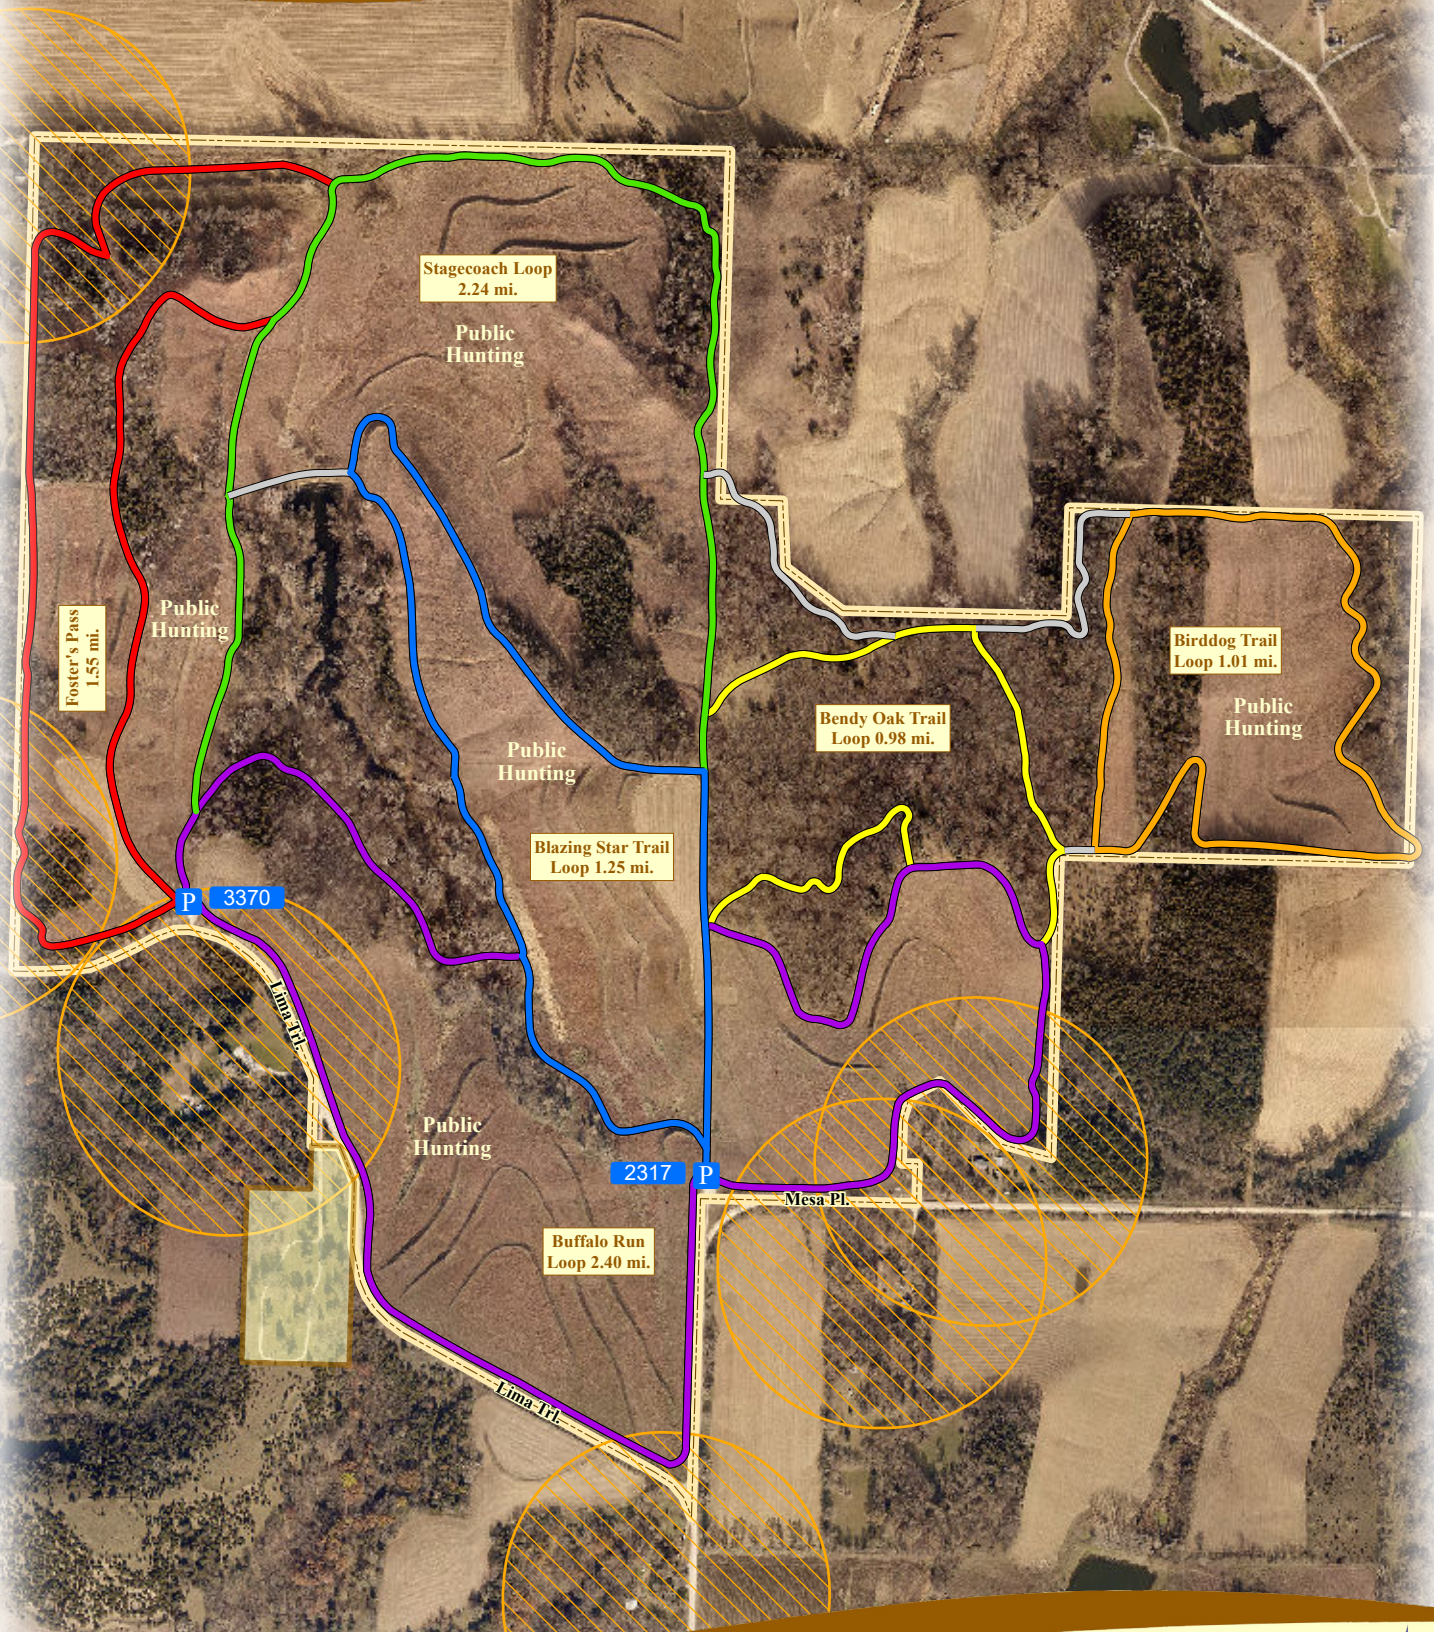

Outdoor Recreation at Old Town Conservation Area

Published: April 13, 2020

0 725 Feet

1234 Address

P Parking