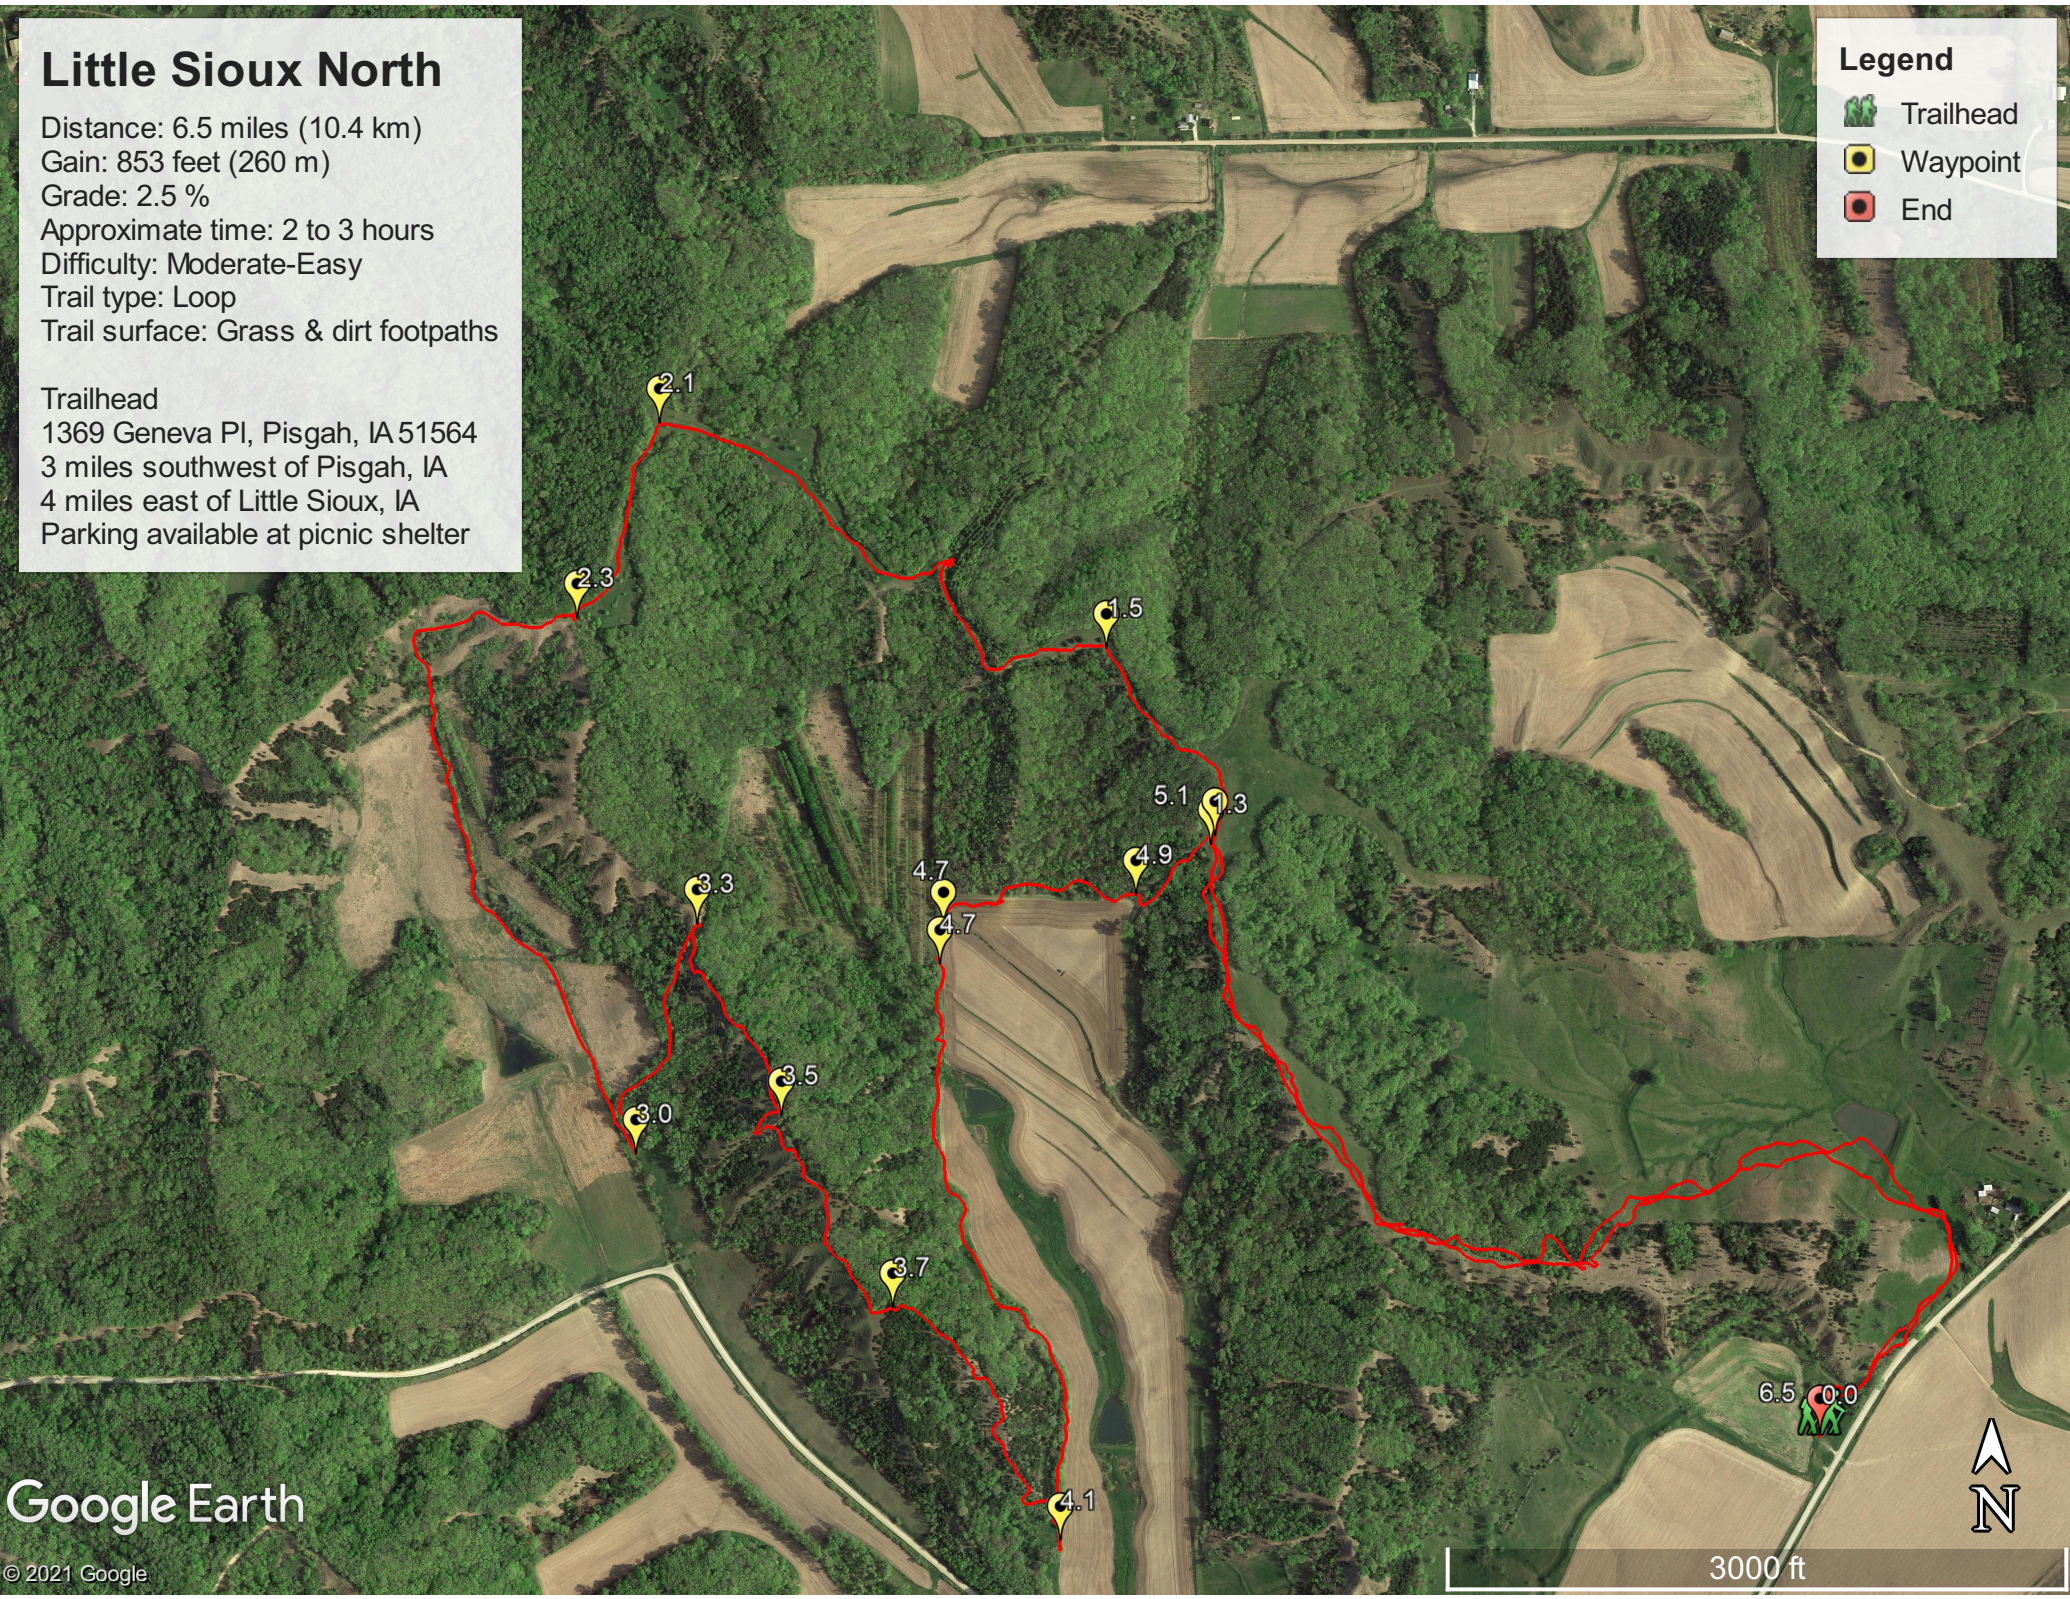

Little Sioux North

Distance: 6.5 miles (10.4 km)

Gain: 853 feet (260 m)

Grade: 2.5 %

Approximate time: 2 to 3 hours

Difficulty: Moderate-Easy

Trail type: Loop

Trail surface: Grass & dirt footpaths

Trailhead

1369 Geneva PI, Pisgah, IA 51564

3 miles southwest of Pisgah, IA

4 miles east of Little Sioux, IA

Parking available at picnic shelter

Legend

-  Trailhead
-  Waypoint
-  End

Google Earth

© 2021 Google

3000 ft