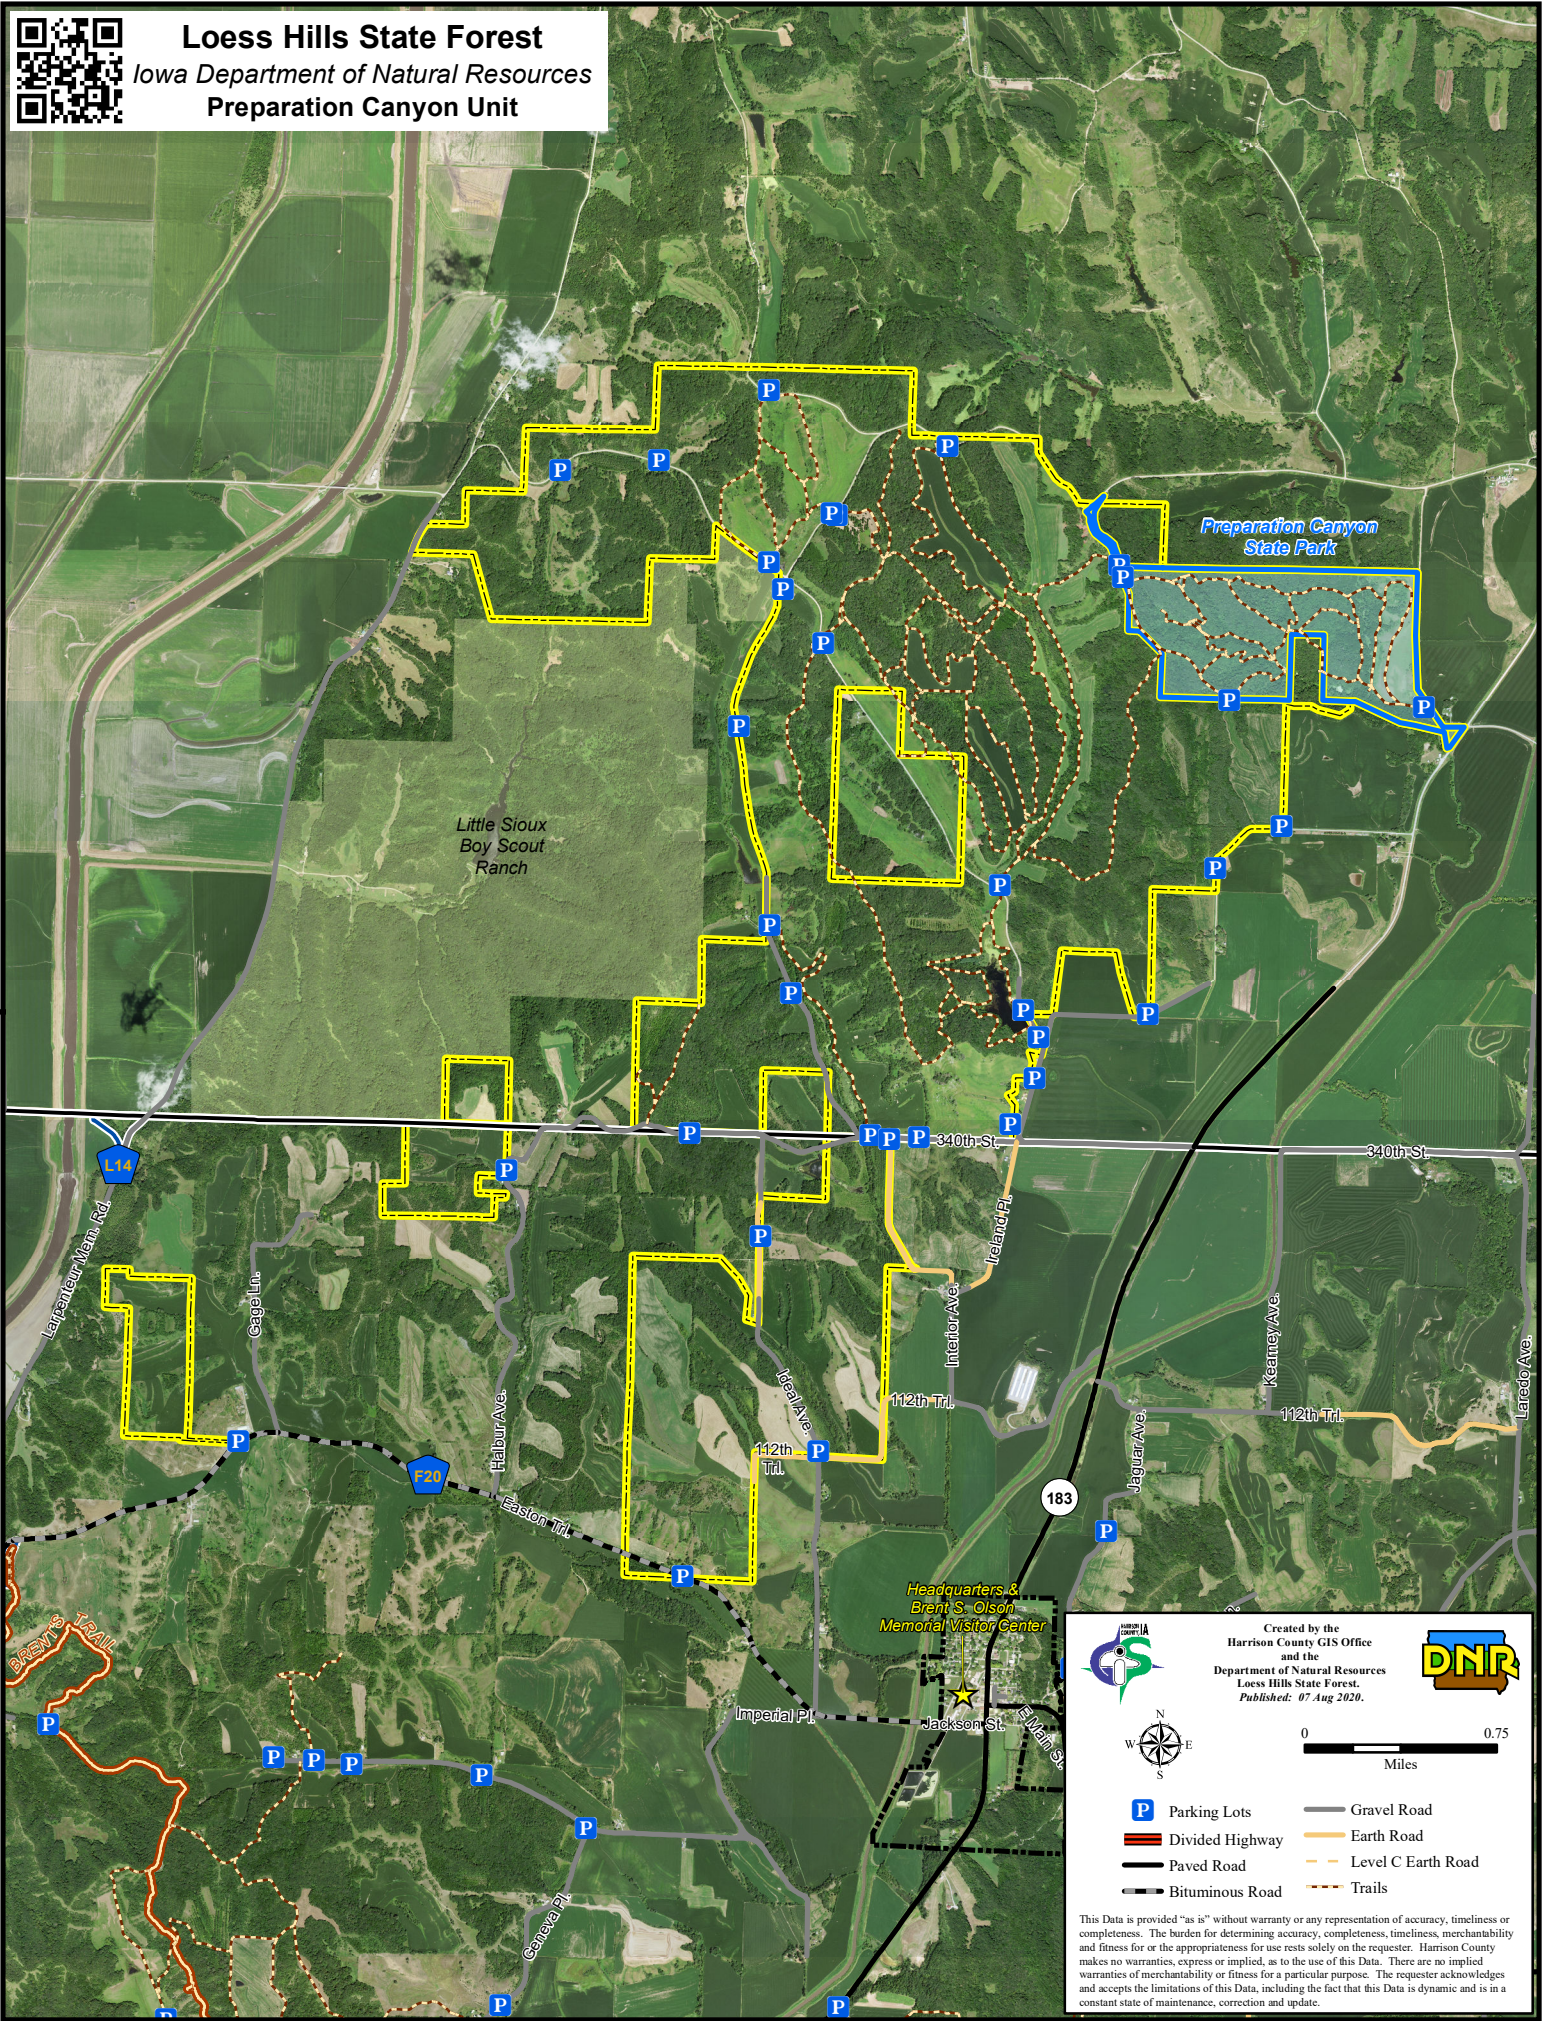

# Loess Hills State Forest

Iowa Department of Natural Resources  
Preparation Canyon Unit

Created by the Harrison County GIS Office and the Department of Natural Resources  
Loess Hills State Forest  
Published: 07 Aug 2020.

 Parking Lots	 Gravel Road
 Divided Highway	 Earth Road
 Paved Road	 Level C Earth Road
 Bituminous Road	 Trails

This Data is provided "as is" without warranty or any representation of accuracy, timeliness or completeness. The burden for determining accuracy, completeness, timeliness, merchantability and fitness for or the appropriateness for use rests solely on the requester. Harrison County makes no warranties, express or implied, as to the use of this Data. There are no implied warranties of merchantability or fitness for a particular purpose. The requester acknowledges and accepts the limitations of this Data, including the fact that this Data is dynamic and is in a constant state of maintenance, correction and update.