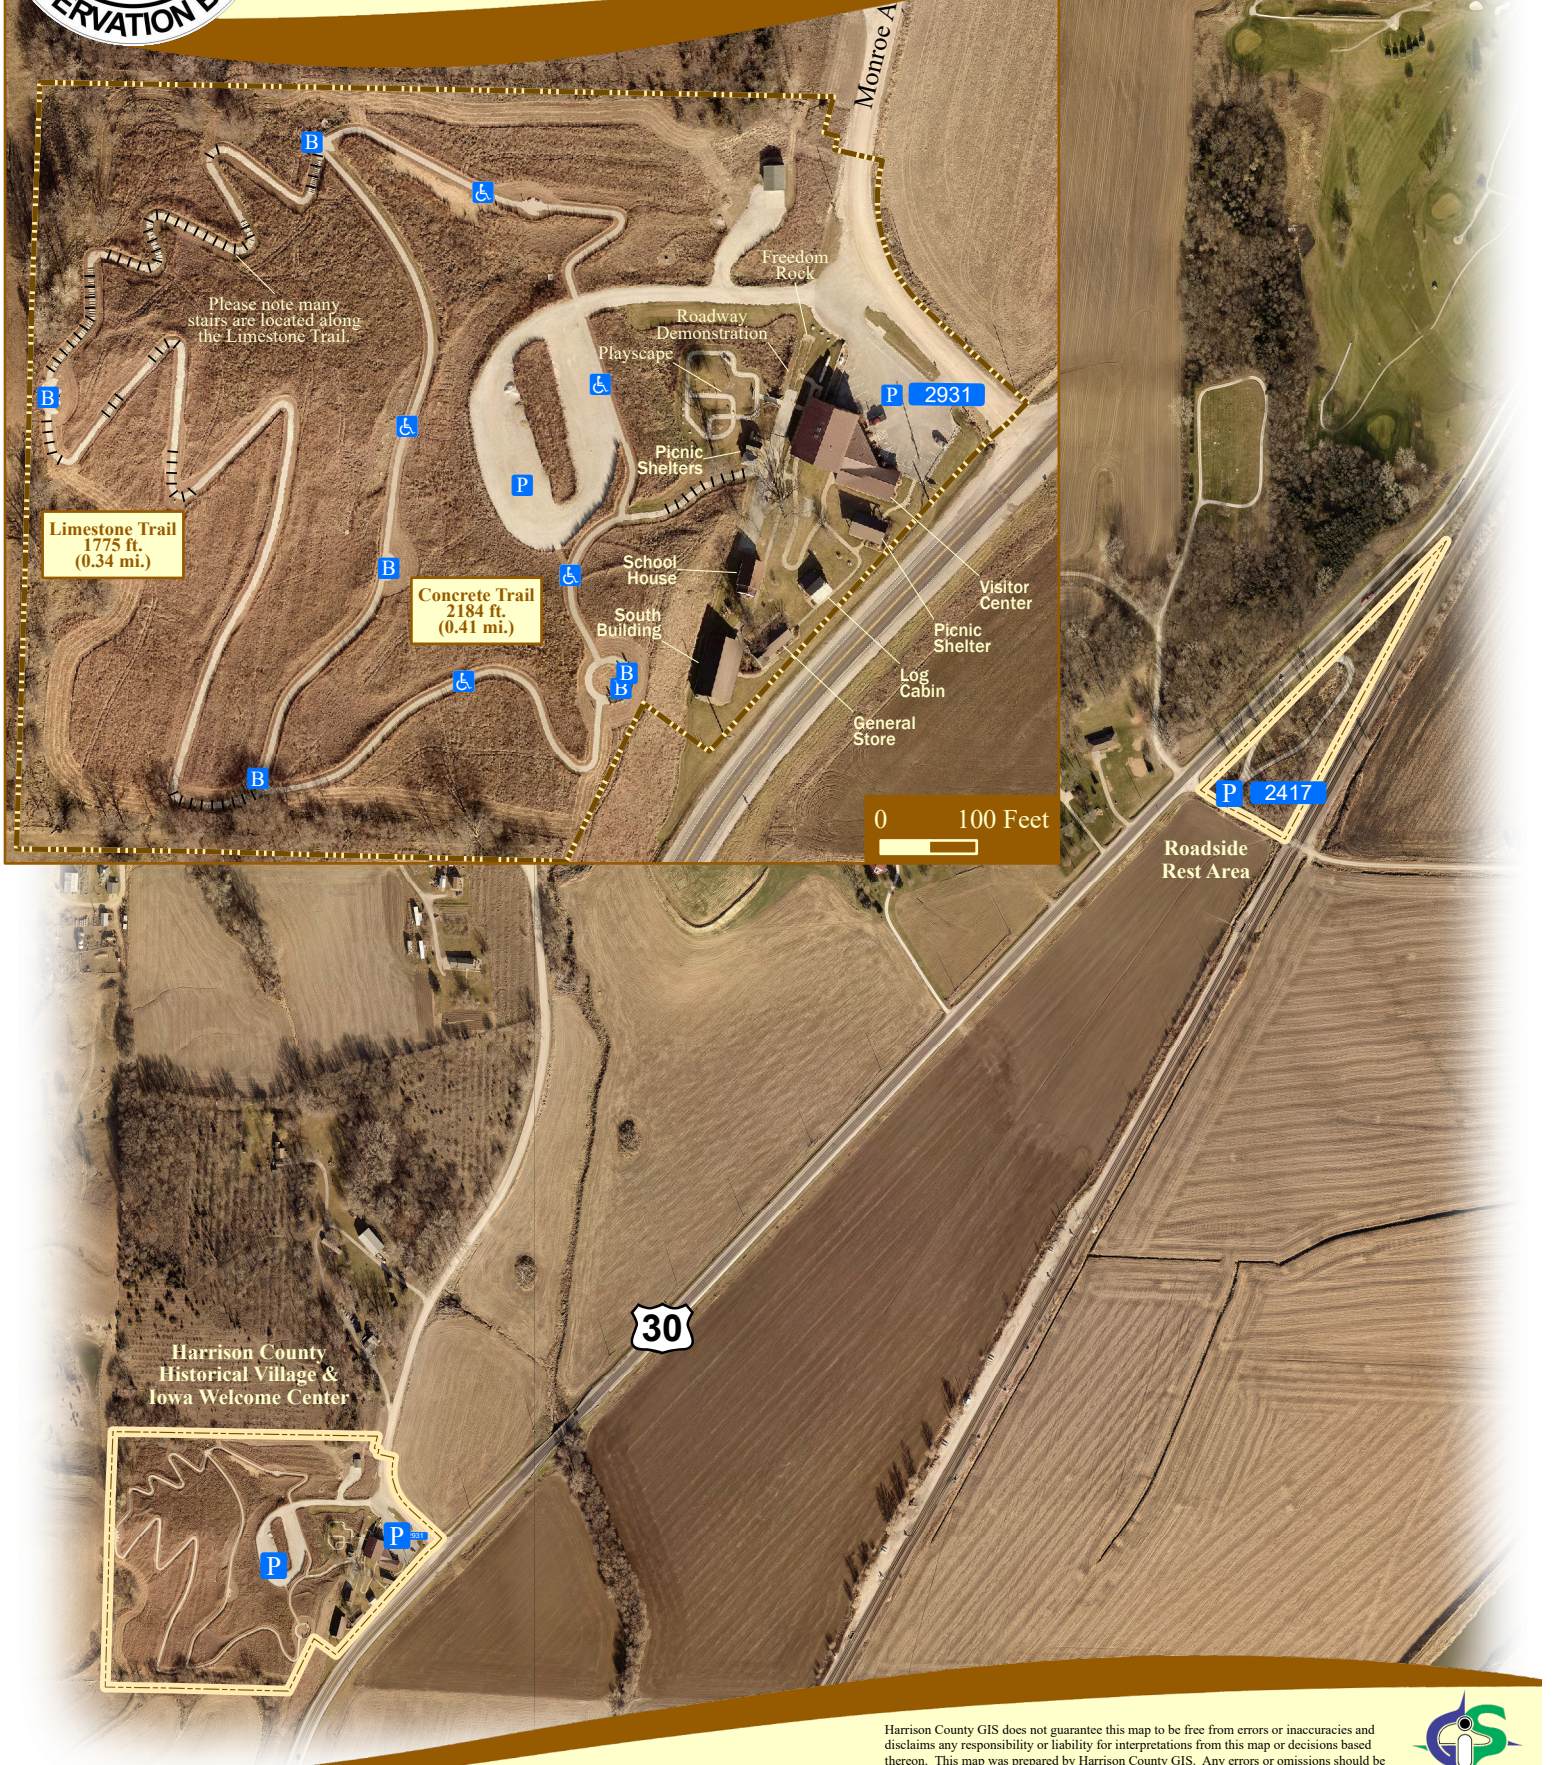

Historical Village/Welcome Center & Roadside Rest Area

Published: February 10, 2020

1234 Address

P Parking

0 600 Feet

0 100 Feet

Harrison County
Historical Village &
Iowa Welcome Center