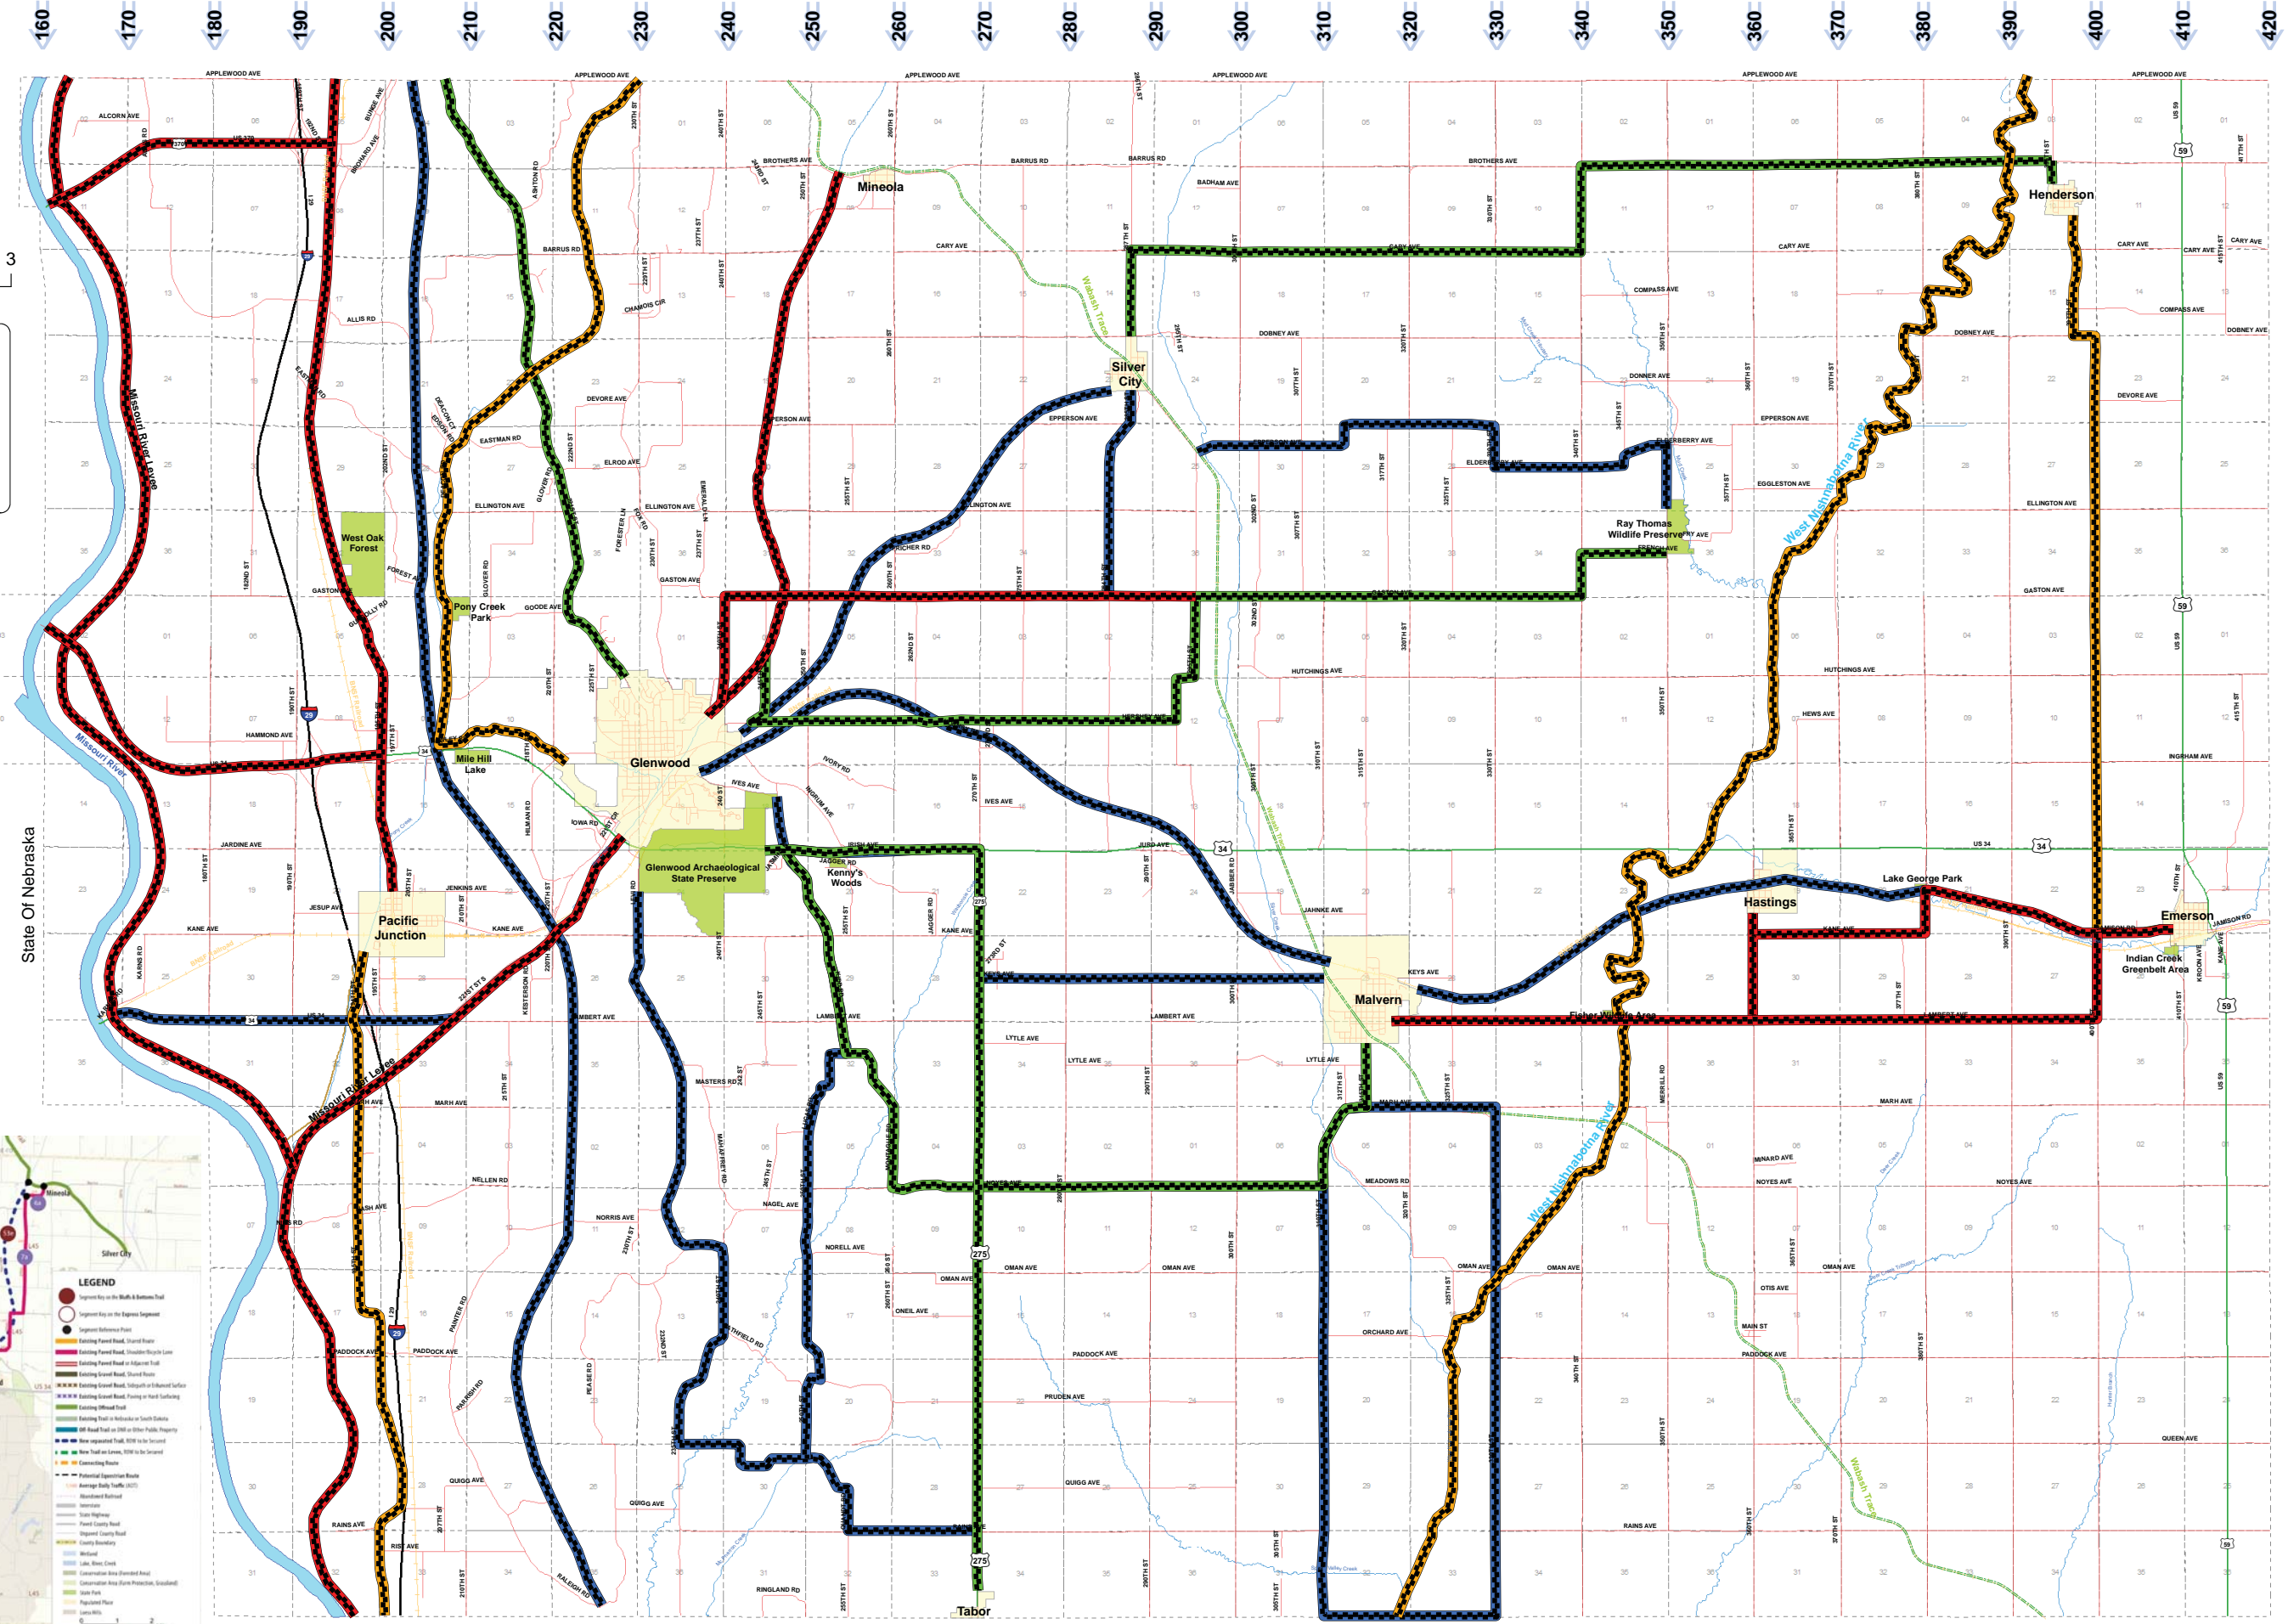

# Mills County, Iowa

Pottawattamie County

Montgomery County

Fremont County

**Hard Surface Trails**

- Priority 1 (Red dashed line)
- Priority 2 (Yellow dashed line)
- Priority 3 (Green dashed line)
- Priority 4 (Blue dashed line)

Updated: June 9, 2014

A detailed legend in the bottom left corner provides information about trail types, such as paved, gravel, and dirt roads, and symbols for landmarks like parks and forests.

160 170 180 190 200 210 220 230 240 250 260 270 280 290 300 310 320 330 340 350 360 370 380 390 400 410 420

500  
510  
520  
530  
540  
550  
560  
570  
580  
590  
600  
610  
620  
630  
640  
650  
660  
670  
680