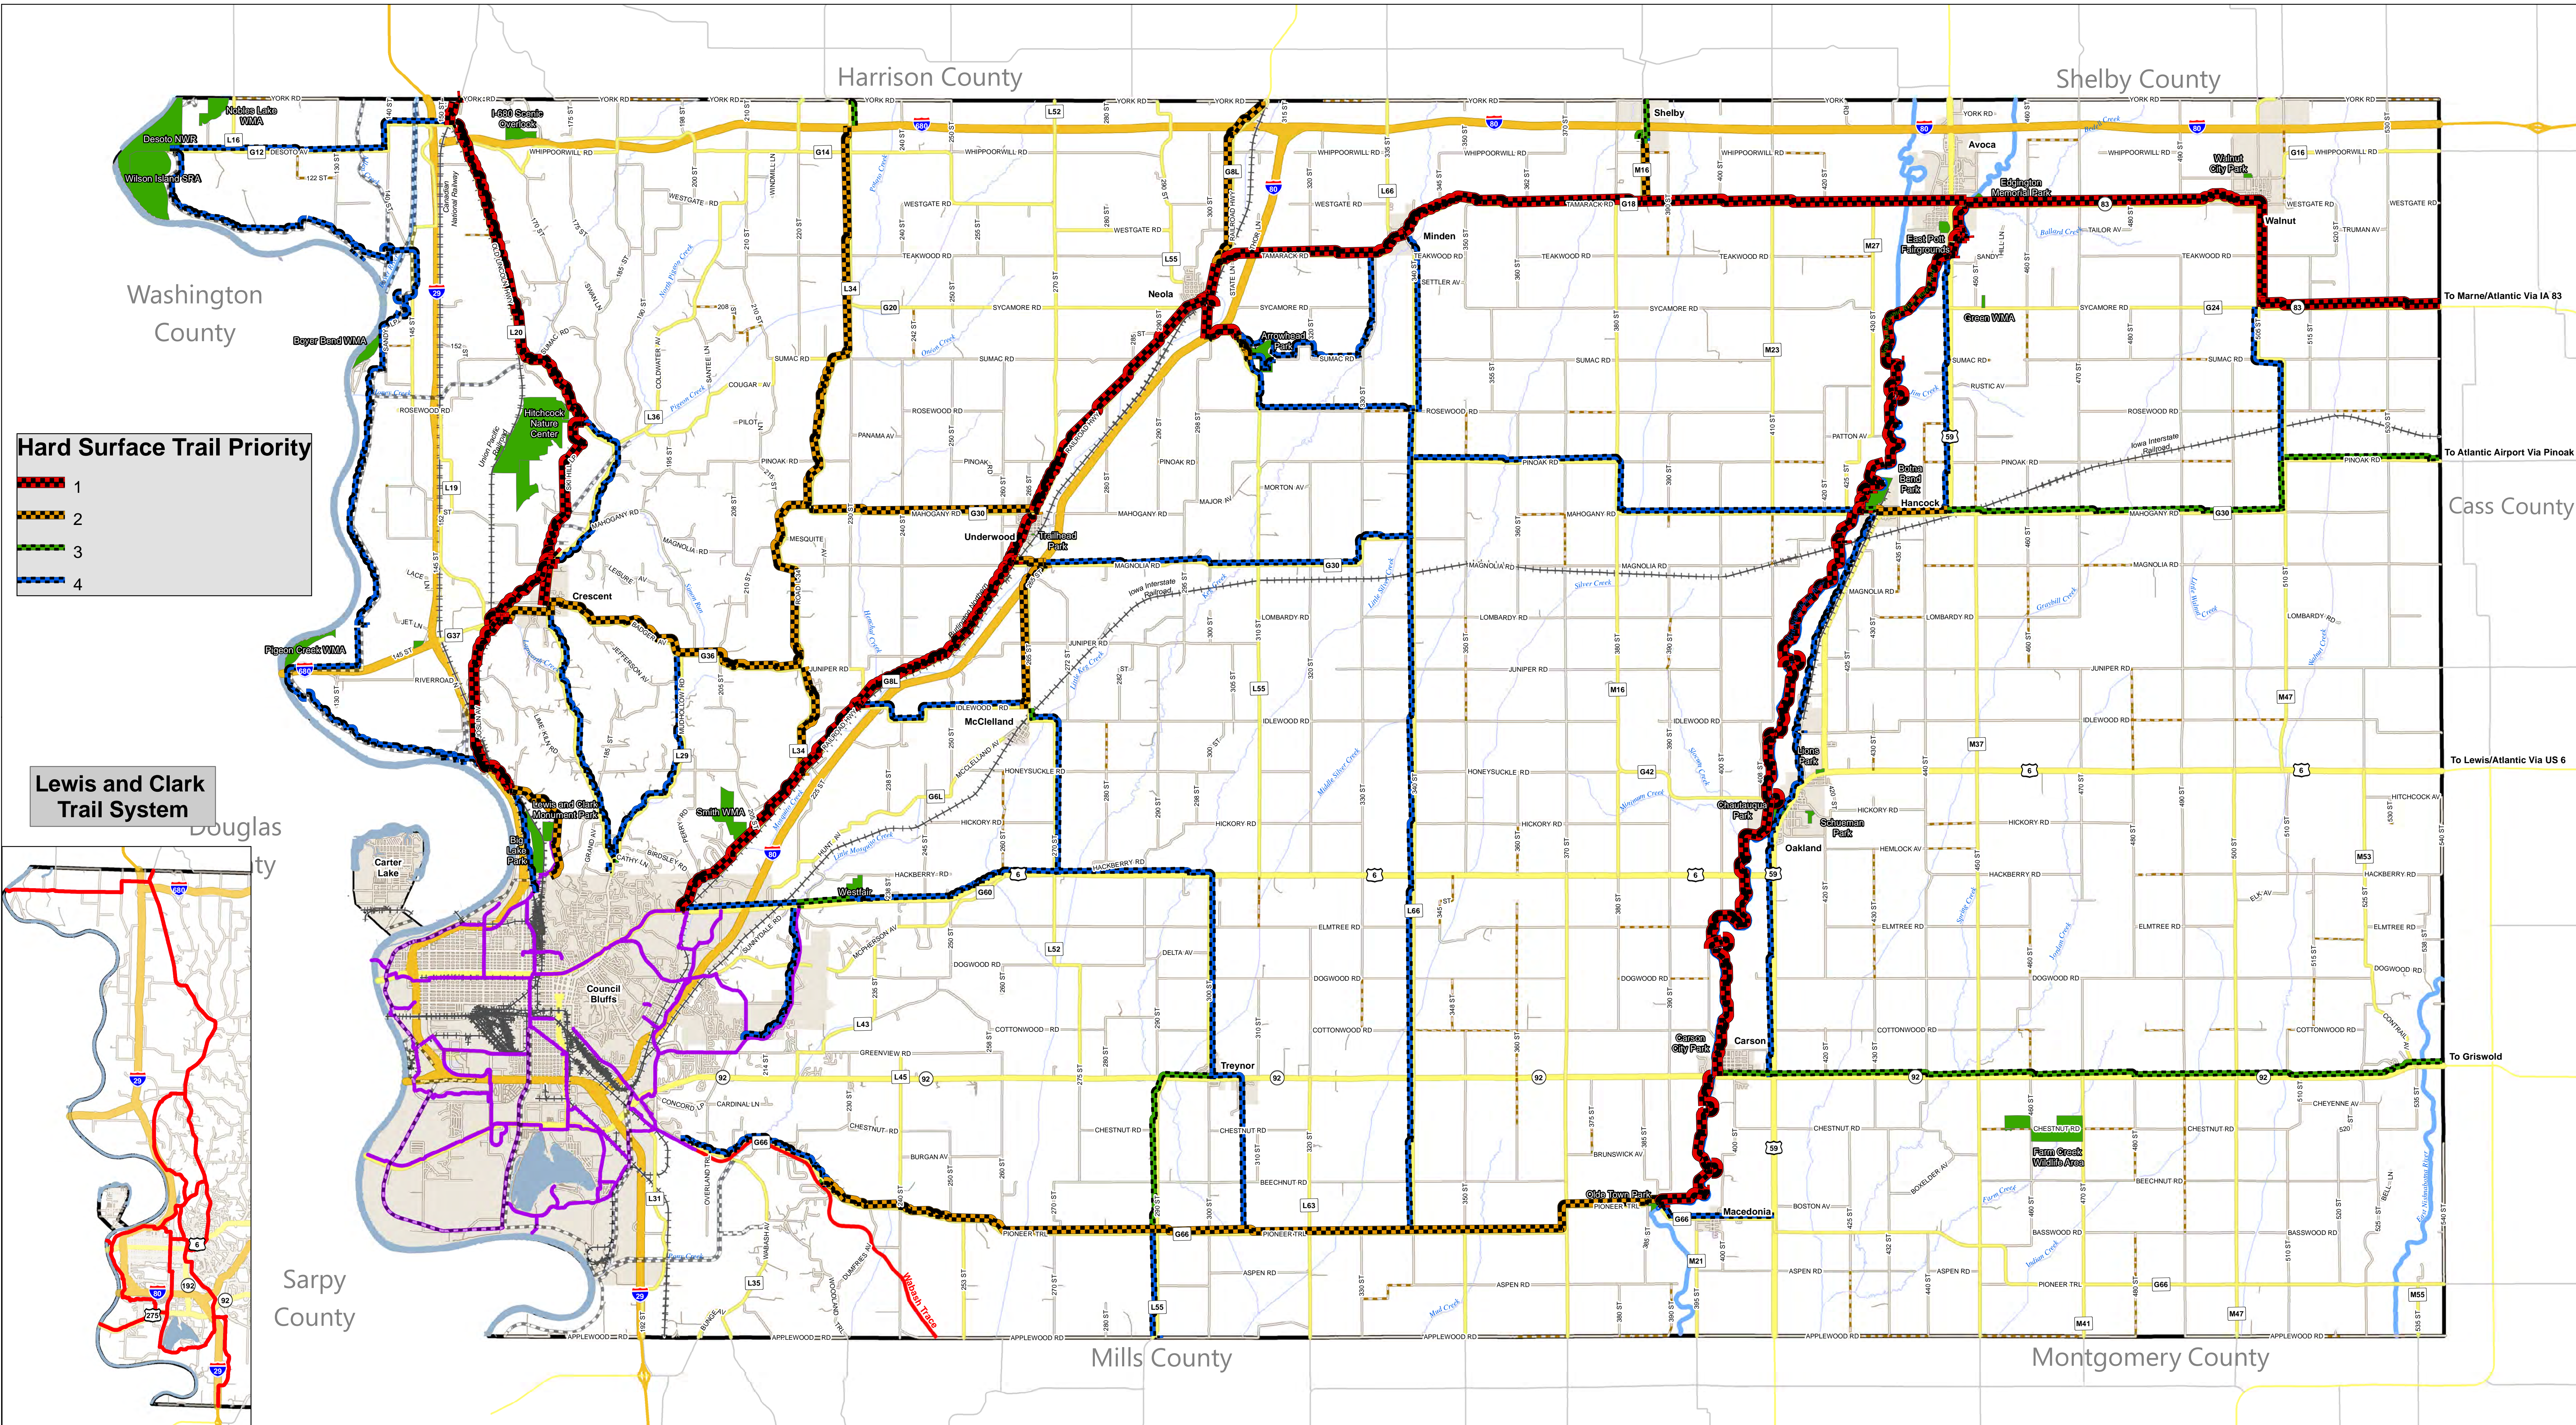

Pottawattamie County

Trails
— Trails (Proposed & Completed)
— Council Bluffs Trails (Proposed & Completed)

Other
 Levee (Federal & Private)
 Railroads

Roads
 Interstate
 State Highway
 US Highway
 Minor Roads
 Other
 Dirt Roads